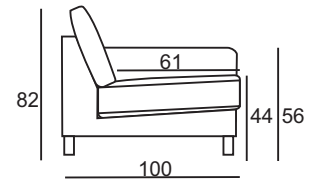

Edmonton

Edmonton 3PL-DmaxR

Edmonton

PRODUCT INFORMATION

MEASUREMENTS:

	3 PL/R	DLRmax
WIDTH	205	115
HEIGH	82	82
DEPTH	100	175

STANDARD:

Loose cover or fix

Plastic legs

SEAT: filled in with T-30 foam and a layer of crumb foam and silicon mixture

BACK: crumb foam mixed with polyester siliconed fibre

ELEMENTS: