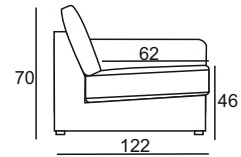

Body

Body DmaxL-1,5AL-DmaxR
Fabric: Marbella 01

Body

PRODUCT INFORMATION

MEASUREMENTS*:

	1AL	1PL	Stool
WIDTH	85	115	82
HEIGH	70	70	45
DEPTH	122	122	122

Dimensions may be differences +/- 3%, depending on the choice and configuration upholstery. Tolerance for dimensions of final product rises, due to the characteristic of model and fabric that has been chosen by client.

DECO CUSHIONS PER ELEMENT:

1,5 PL/R,AL. MAX: 70X70 + 50X50

1,5 PL/R,AL.: 70X70 + 50X50

1 PL/R,AL. MAX: 70X70 + 50X50

CORNER, DIWAN: 70X70 + 50X50

STANDARD:

Fixed upholstery

Plastic legs