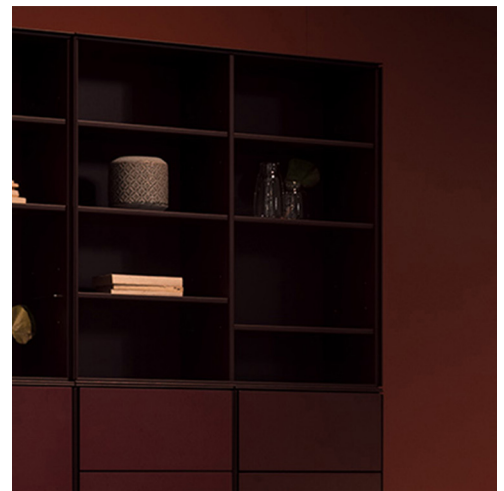

Vera

Product information

 furninova

Vera

Sizes*

3-Seater

Width • Depth • Height
226x96x85 M³ 1.33

2,5-Seater

Width • Depth • Height
205x96x85 M³ 1.21

FOAM FIRM (COMFORT CI)

Seat

Cold foam covered with fibre padding.

Back

The inner core is cold foam covered with fibre padding.

Upholstery

Fabric

Fixed cover

Leg options

White

Untreated

Natural

Oak imi. Dab

Walnut

Colonial