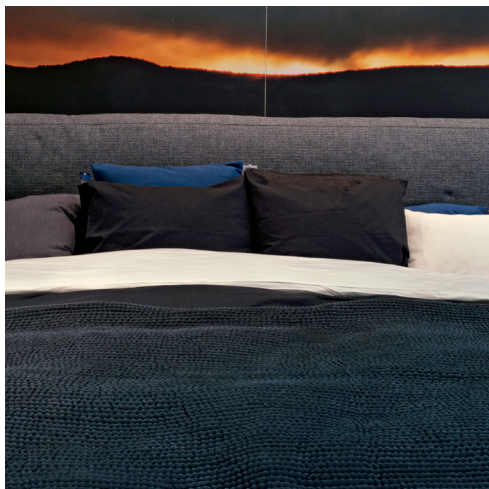

Shabby bed standard and special

Product information

 furninova

Shabby bed standard and special

Sizes*

Bed 180x200		Width • Depth • Height 226x208x94 0.68 m³
Bed 180x200 with storage		Width • Depth • Height 228x210x94 0.82 m³
Bed 160x200		Width • Depth • Height 226x186x94 0.62 m³
Bed 160x200 with storage		Width • Depth • Height 228x188x94 0.76 m³
Bed 140x200		Width • Depth • Height 226x166x94 0.57 m³
Bed 140x200 with storage		Width • Depth • Height 228x168x94 0.69 m³

Upholstery

Fabric

Leather

Fixed cover

Sewing option

Leg options

Soap white oak

Metal Black

Bed with storage only available with black metal legs.