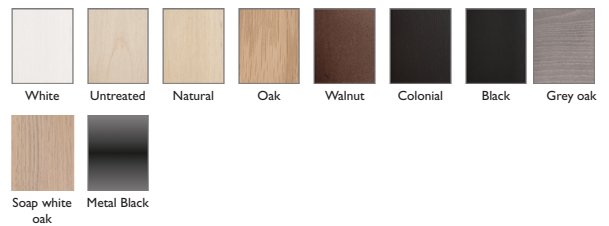

Upholstery

Fabric

Leather

Fixed cover

Sewing option

Leg options

Soap white oak

Metal Black