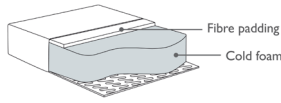

Vesta standard and special

Product information

F
furninova

Vesta standard and special

Is available in two different heights of back; Vesta 74 cm and Vesta High 80 cm.

Sizes*					
4-Seater		Width • Depth • Height 260x94x74 M³ 1.43	I-Module L/R		Width • Depth • Height 106x94x74 M³ 0.61
3-Seater		Width • Depth • Height 230x94x74 M³ 1.27	Chl-Module L/R		Width • Depth • Height 110x160x74 M³ 1.15
2,5-Seater		Width • Depth • Height 216x94x74 M³ 1.20	Chl-Module XL arm L/R		Width • Depth • Height 110x225x74 M³ 1.60
1,5-Seater		Width • Depth • Height 141x94x74 M³ 0.79	Corner-Module		Width • Depth • Height 94x94x74 M³ 0.59
2,5+Chl L/R		Width • Depth • Height 300x94/160x74 M³ 2.21	Corner-Module XL L/R		Width • Depth • Height 120x94x74 M³ 0.75
2,5+Footstool L/R		Width • Depth • Height 249x94x74 M³ 1.40	End part-Mod- ule L/R		Width • Depth • Height 150x94x74 M³ 0.73
1,5+Chl L/R		Width • Depth • Height 225x160x74 M³ 1.83	End Part-Mod- ule XL L/R		Width • Depth • Height 150x160x74 M³ 1.19
3-Module L/R		Width • Depth • Height 206x94x74 M³ 1.14	Footstool- Module		Width • Depth • Height 91x94x42 M³ 0.29
2,5-Module L/R		Width • Depth • Height 191x94x74 M³ 1.07	Footstool		Width • Depth • Height 76x56x42 M³ 0.14
1,5-Module		Width • Depth • Height 91x94x74 M³ 0.45			
1,5-Module L/R		Width • Depth • Height 116x94x74 M³ 0.67			
I-Module		Width • Depth • Height 81x94x74 M³ 0.41			

furninova

Vesta standard and special

Is available in two different heights of back; Vesta 74 cm and Vesta High 80 cm.

FOAM FIRM (COMFORT C1)

Seat

The inner core is cold foam covered with fibre padding.

Back

The inner core is cold foam covered with fibre padding.

FEATHER SOFT (COMFORT C2)

Seat

Cold foam with a feather top.

Back

Feather and ball fibre mix.

COMFORT MEMORY

Seat cushion