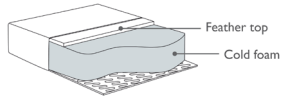

Vesta standard and special

Product information

F
furninova

Vesta standard and special

Is available in two different heights of back; Vesta 74 cm and Vesta High 80 cm.

Sizes*					
4-Seater		Width • Depth • Height 260x94x74 M³ 1.43	I-Module L/R		Width • Depth • Height 106x94x74 M³ 0.61
3-Seater		Width • Depth • Height 230x94x74 M³ 1.27	Chl-Module L/R		Width • Depth • Height 110x160x74 M³ 1.15
2,5-Seater		Width • Depth • Height 216x94x74 M³ 1.20	Chl-Module XL arm L/R		Width • Depth • Height 110x225x74 M³ 1.60
1,5-Seater		Width • Depth • Height 141x94x74 M³ 0.79	Corner-Module		Width • Depth • Height 94x94x74 M³ 0.59
2,5+Chl L/R		Width • Depth • Height 300x94/160x74 M³ 2.21	Corner-Module XL L/R		Width • Depth • Height 120x94x74 M³ 0.75
2,5+Footstool L/R		Width • Depth • Height 249x94x74 M³ 1.40	End part-Mod- ule L/R		Width • Depth • Height 150x94x74 M³ 0.73
1,5+Chl L/R		Width • Depth • Height 225x160x74 M³ 1.83	End Part-Mod- ule XL L/R		Width • Depth • Height 150x160x74 M³ 1.19
3-Module L/R		Width • Depth • Height 206x94x74 M³ 1.14	Footstool- Module		Width • Depth • Height 91x94x42 M³ 0.29
2,5-Module L/R		Width • Depth • Height 191x94x74 M³ 1.07	Footstool		Width • Depth • Height 76x56x42 M³ 0.14
1,5-Module		Width • Depth • Height 91x94x74 M³ 0.45			
1,5-Module L/R		Width • Depth • Height 116x94x74 M³ 0.67			
I-Module		Width • Depth • Height 81x94x74 M³ 0.41			

furninova

Vesta standard and special

Is available in two different heights of back; Vesta 74 cm and Vesta High 80 cm.

FOAM FIRM (COMFORT C1)

Seat

The inner core is cold foam covered with fibre padding.

Back

The inner core is cold foam covered with fibre padding.

FEATHER SOFT (COMFORT C2)

Seat

Cold foam with a feather top.

Back

Feather and ball fibre mix.

COMFORT MEMORY

Seat cushion