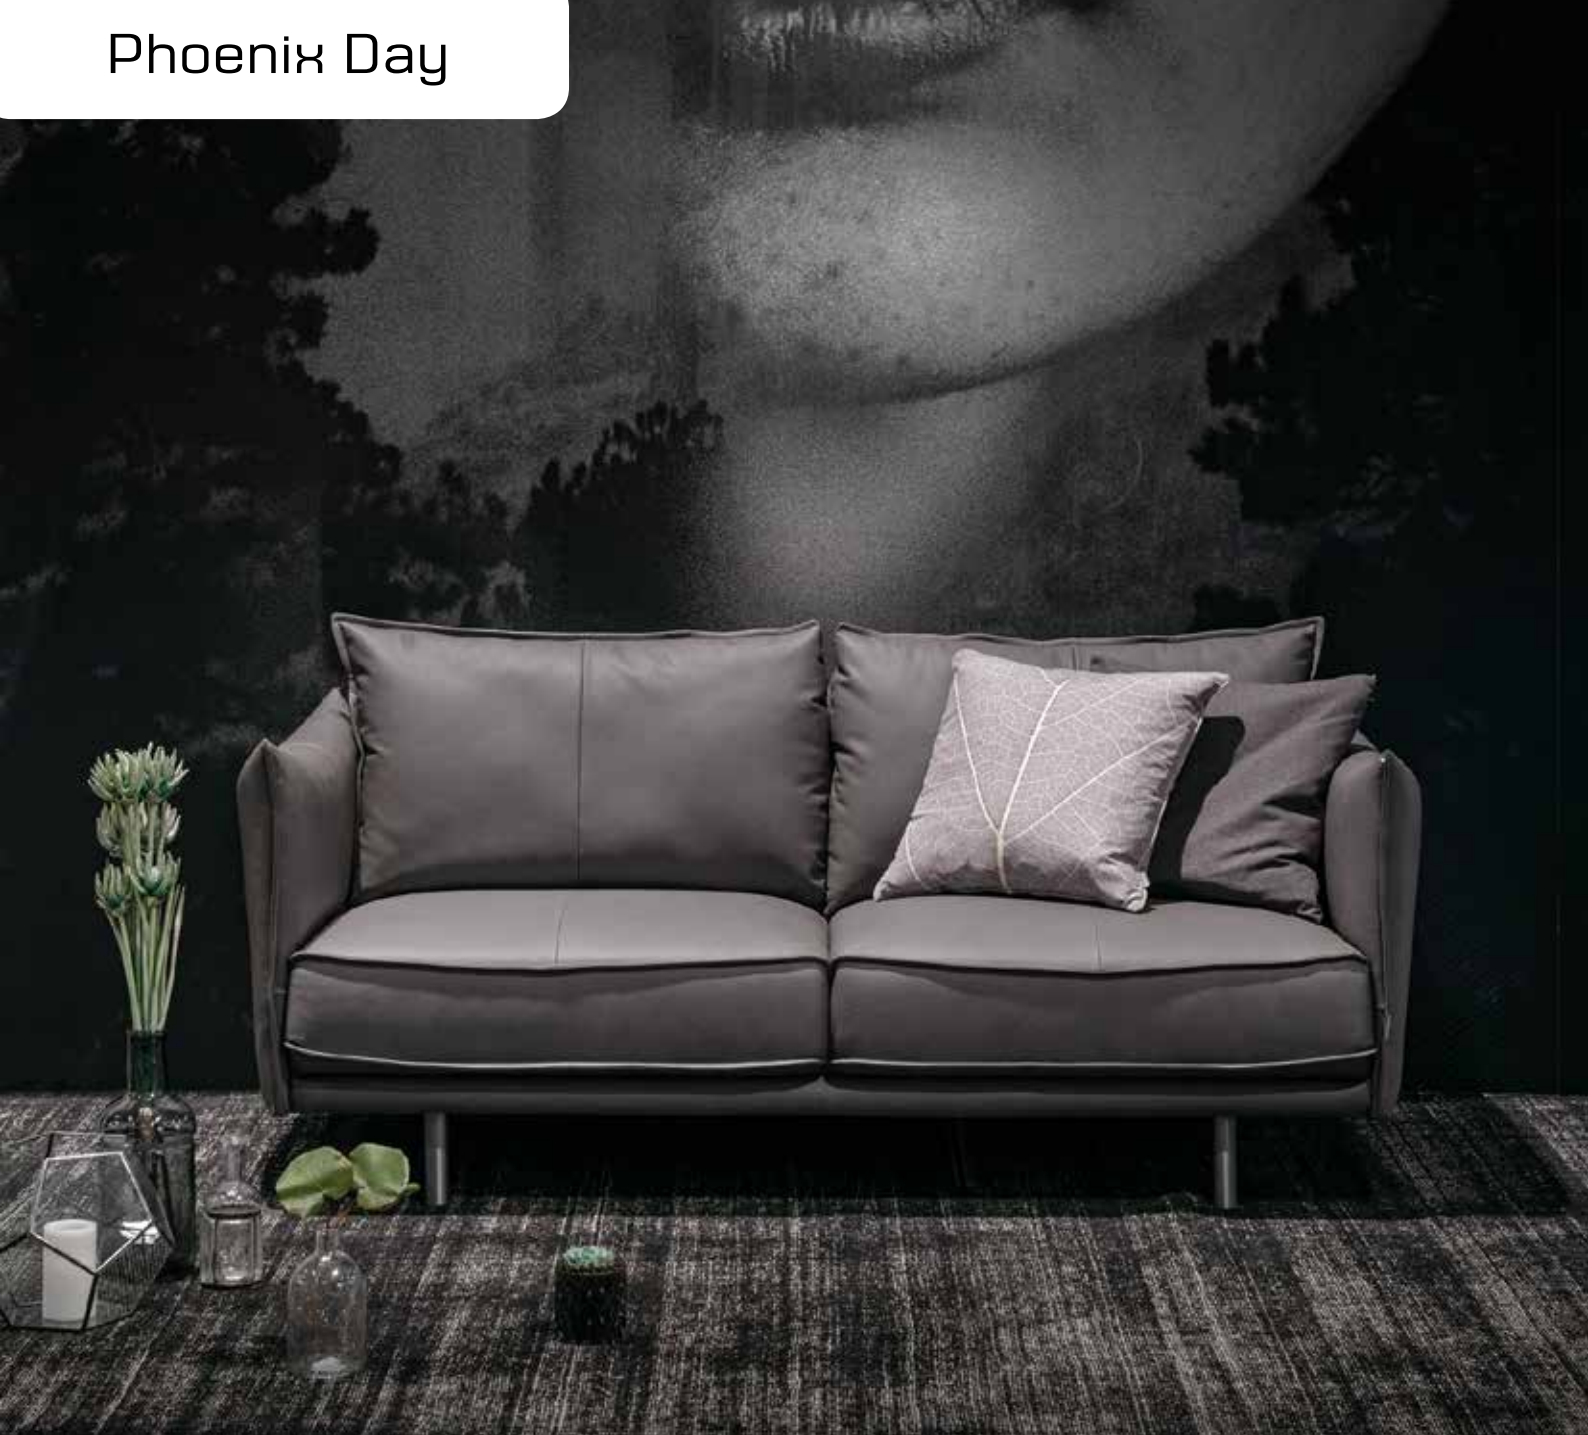

Phoenix Day

Product information

 furninova

Phoenix Day

Sizes*

3-Seater

Width • Depth • Height
238x94x87 M³ 1.32

2,5-Seater

Width • Depth • Height
188x94x87 M³ 1.05

2-Seater

Width • Depth • Height
158x94x87 M³ 0.90

FOAM SOFT (COMFORT EU)

Seat

Cold foam covered with fibre padding.

Back

Siliconized ball fibre.

Upholstery

Fabric

Fixed cover

Leather

Leg options

Steel brushed

White

Untreated