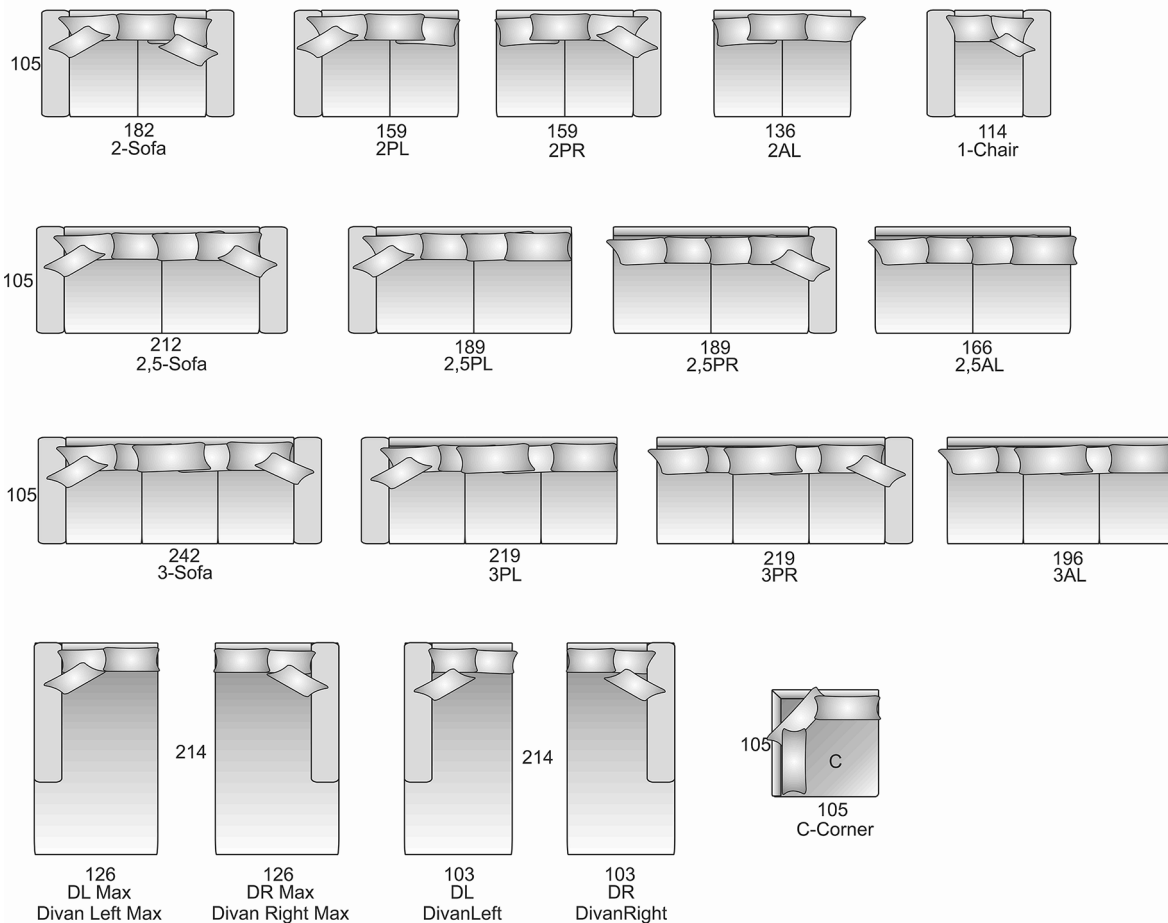

Montreal

Montreal 2,5 PL-C-2,5 AL-DR

Montreal

PRODUCT INFORMATION

MEASUREMENTS:*

	2,5 PL	C corner	2,5 AL	D divan
WIDTH	1890	1050	1660	1030
HEIGH	900	900	900	900
DEPTH	1050	1050	1050	2140

* Dimensions are approximate. Please allow tolerance of +/- 25mm.

other sizes available below on elements drawings

STANDARD:

Fixed upholstery.

Wooden legs.

SEAT:

Option 1: reversible seat cushions filled in with cold cure foam HR3032 with a layer of crumb foam and silicone fibre

Option 2: reversible seat cushions filled in with cold cure foam HR3032

BACK: loose cushions illed in with siliconed ibre

SMALL CUSHIONS: illed in with siliconed ibre

ELEMENTS:

Montreal

Montreal SB 2,5 PL-C-2,5 AL-DR