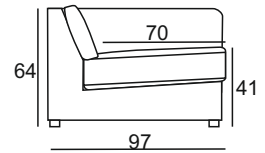

Cambio

Cambio 1,5maxAL-DmaxR
Leather: Appalouza Yellow

Cambio

PRODUCT INFORMATION

MEASUREMENTS:

	3
WIDTH	226
HEIGHT	64
DEPTH	97

Dimensions may be differences +/- 3%, depending on the choice and configuration upholstery. Tolerance for dimensions of final product rises, due to the characteristic of model and fabric that has been chosen by client.

STANDARD:

Fixed upholstery

Plastic leegs

SEAT: filled in with foam HR-3032

BACK: filled in with foam T-2130

DECO CUSHIONS PER ELEMENT:

Sofas: 2 x 40x40

PL/PR, Diwan, OT, Corner: 1 x 40x40